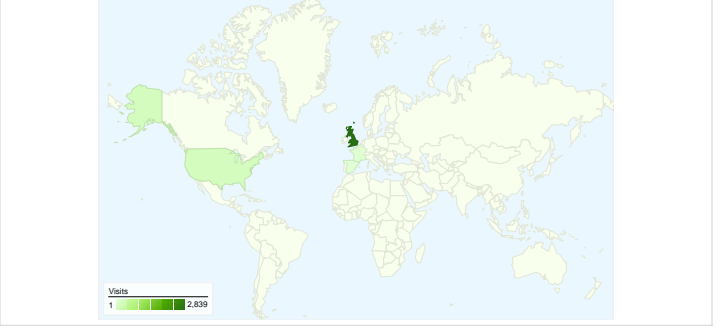

Map Overlay