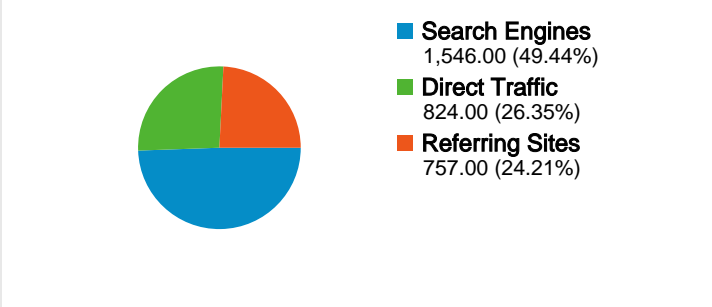

**Site Usage**

**Visitors Overview**

**Map Overlay**

**Traffic Sources Overview**

**Content Overview**

Pages	Pageviews	% Pageviews
/	3,034	30.69%
/forum.html	1,773	17.94%
/event_list_soskan.html	1,162	11.76%
/members_area_soskan.html	578	5.85%
/regiments.html	536	5.42%

## 1,028 people visited this site

**3,127** Visits

**1,028** Absolute Unique Visitors

**9,885** Pageviews

**3.16** Average Pageviews

**00:02:25** Time on Site

**24.46%** Bounce Rate

**24.85%** New Visits

All traffic sources sent a total of 3,127 visits

-  26.35% Direct Traffic
-  24.21% Referring Sites
-  49.44% Search Engines

- Search Engines  
1,546.00 (49.44%)
- Direct Traffic  
824.00 (26.35%)
- Referring Sites  
757.00 (24.21%)

**3,127 visits came from 25 countries/territories**

Site Usage						
Visits	Pages/Visit	Avg. Time on Site	% New Visits	Bounce Rate		
<b>3,127</b> % of Site Total: 100.00%	<b>3.16</b> Site Avg: 3.16 (0.00%)	<b>00:02:25</b> Site Avg: 00:02:25 (0.00%)	<b>24.85%</b> Site Avg: 24.85% (0.00%)	<b>24.46%</b> Site Avg: 24.46% (0.00%)		
Country/Territory	Visits	Pages/Visit	Avg. Time on Site	% New Visits	Bounce Rate	
United Kingdom	<b>2,839</b>	3.19	00:02:30	21.28%	22.68%	
United States	<b>181</b>	3.03	00:01:38	53.59%	41.44%	
France	<b>26</b>	1.62	00:00:10	92.31%	61.54%	
Spain	<b>13</b>	3.62	00:01:26	38.46%	15.38%	
(not set)	<b>10</b>	2.70	00:05:09	50.00%	30.00%	
Germany	<b>8</b>	1.38	00:00:05	75.00%	75.00%	
Canada	<b>6</b>	3.00	00:01:14	50.00%	16.67%	
China	<b>5</b>	1.60	00:00:05	100.00%	40.00%	
Pakistan	<b>4</b>	2.25	00:01:46	75.00%	50.00%	