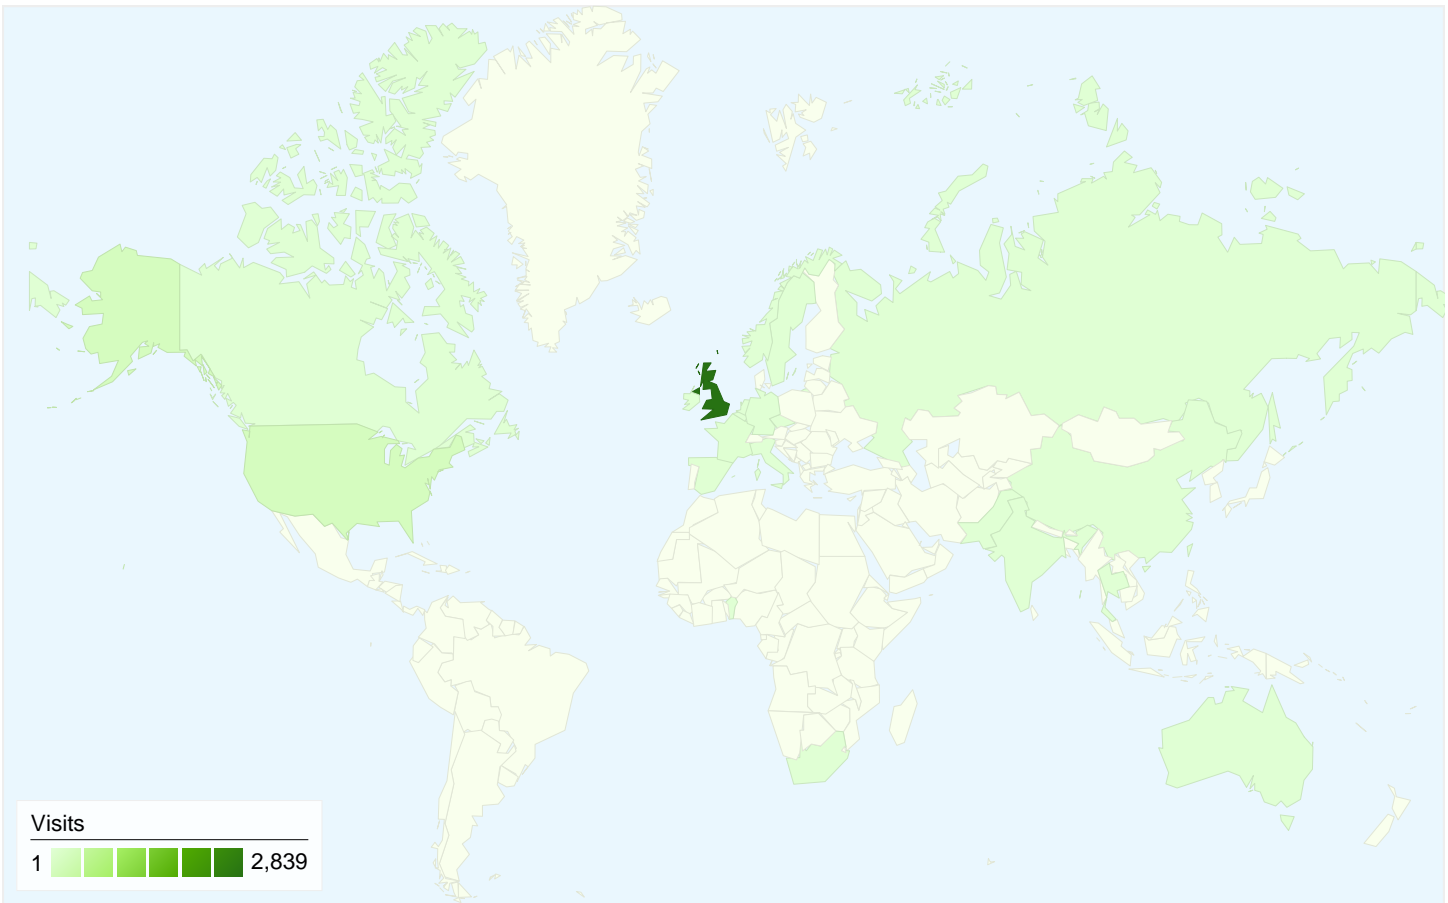

## 1,028 people visited this site

**3,127** Visits

**1,028** Absolute Unique Visitors

**9,885** Pageviews

**3.16** Average Pageviews

**00:02:25** Time on Site

**24.46%** Bounce Rate

**24.85%** New Visits

All traffic sources sent a total of 3,127 visits

-  26.35% Direct Traffic
-  24.21% Referring Sites
-  49.44% Search Engines

- Search Engines  
1,546.00 (49.44%)
- Direct Traffic  
824.00 (26.35%)
- Referring Sites  
757.00 (24.21%)

## Top Traffic Sources

Sources	Visits	% visits	Keywords	Visits	% visits
google (organic)	945	30.22%	soskan	1,061	68.63%
(direct) ((none))	824	26.35%	soskan.co.uk	60	3.88%
bing (organic)	388	12.41%	southern skirmish association	43	2.78%
green-sector.de (referral)	224	7.16%	belhus and civil war	19	1.23%
28thmass.co.uk (referral)	121	3.87%	geoff lambeth	18	1.16%

**3,127 visits came from 25 countries/territories**

Site Usage						
Visits	Pages/Visit	Avg. Time on Site	% New Visits	Bounce Rate		
<b>3,127</b> % of Site Total: 100.00%	<b>3.16</b> Site Avg: 3.16 (0.00%)	<b>00:02:25</b> Site Avg: 00:02:25 (0.00%)	<b>24.85%</b> Site Avg: 24.85% (0.00%)	<b>24.46%</b> Site Avg: 24.46% (0.00%)		
Country/Territory	Visits	Pages/Visit	Avg. Time on Site	% New Visits	Bounce Rate	
United Kingdom	<b>2,839</b>	3.19	00:02:30	21.28%	22.68%	
United States	<b>181</b>	3.03	00:01:38	53.59%	41.44%	
France	<b>26</b>	1.62	00:00:10	92.31%	61.54%	
Spain	<b>13</b>	3.62	00:01:26	38.46%	15.38%	
(not set)	<b>10</b>	2.70	00:05:09	50.00%	30.00%	
Germany	<b>8</b>	1.38	00:00:05	75.00%	75.00%	
Canada	<b>6</b>	3.00	00:01:14	50.00%	16.67%	
China	<b>5</b>	1.60	00:00:05	100.00%	40.00%	
Pakistan	<b>4</b>	2.25	00:01:46	75.00%	50.00%	